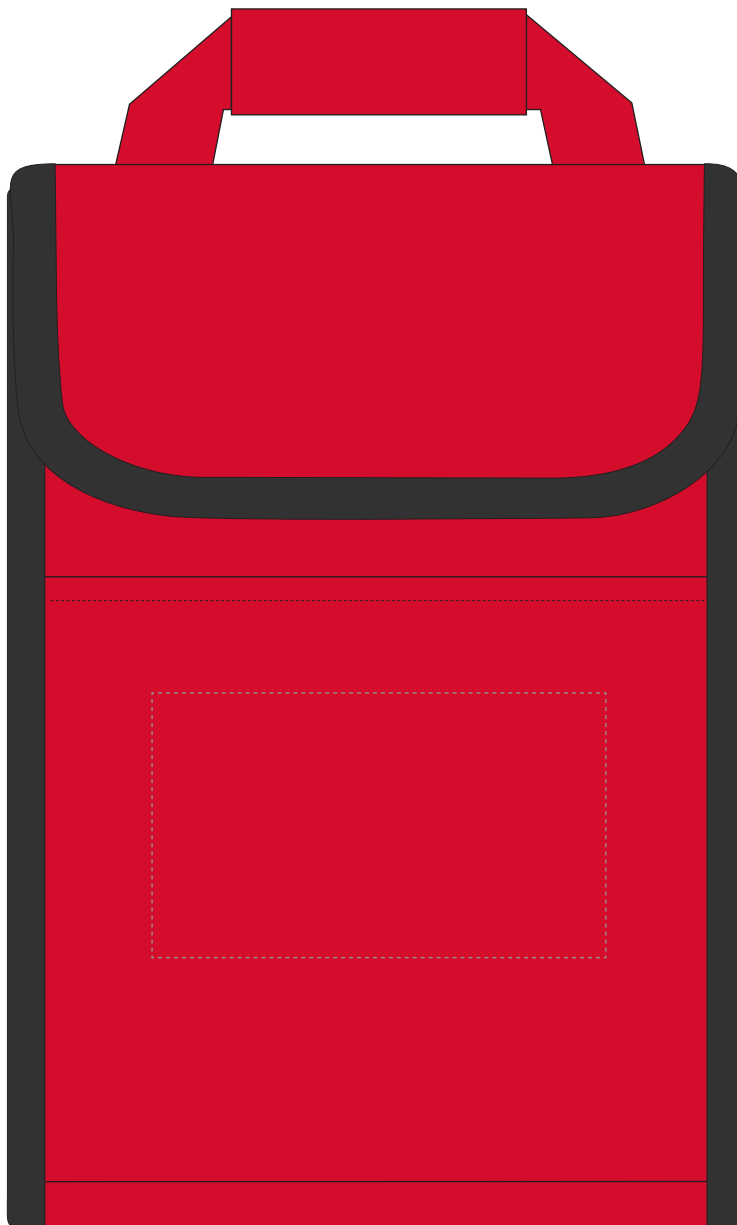

Your Ref:

Quantity:

Product Code: QB0012

Our Ref:

Version: 1

Product Colour: RED

**PRINTING CONCERNS:**

Please note that this product has Sustainability Markings that are not visible from this perspective

We stock this item in the following colours

**MADERIA THREAD COLOUR**

- Colour 1
- Colour 2
- Colour 3
- Colour 4

ARTWORK SCALE 50%

Product Image for visualisation  
- colours may vary

The dashed line is to demonstrate print area and will not appear on your printed item

To proceed, please approve visual via the online system.

ARTWORK SCALE 100%

Max embroidery area: 120mm x 70mm